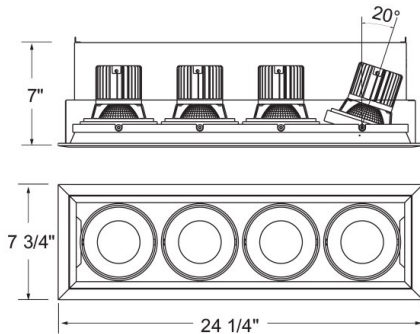

TE134ALED, 4-LIGHT, LINEAR MULTIPLE RECESSED,LED

PRODUCT DETAILS

No.	:	TE134ALED-40-2-02
Product Color	:	WHITE
Shade / Accent Colour	:	BLACK
Length	:	24.5"
Width	:	7.75"
Height	:	7"

LIGHT SOURCE DETAILS

Light Source Type	:	INTEGRATED LED
Input Voltage	:	120V
Bulb Voltage	:	120V
Socket Type	:	LED
Total Wattage	:	104W
Initial Lumens	:	10000lm
Kelvin	:	4000K
CRI	:	90
Dimmable	:	Yes

OPTIONS AVAILABLE

ITEM NO.	FINISH	SHADE
TE134ALED-40-2-01	BLACK	BLACK
TE134ALED-40-2-02	WHITE	BLACK
TE134ALED-40-2-0N	PLATINUM	BLACK
TE134ALED-40-2-22	WHITE	WHITE

TECHNICAL DETAILS

Title 24	:	Yes
Beam Angle	:	20
Cut Hole Length	:	23.5"
Cut Hole Width	:	6.75"