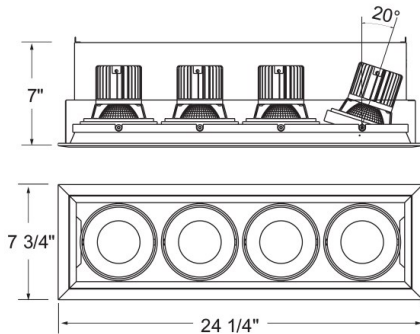

TE134ALED, 4-LIGHT, LINEAR MULTIPLE RECESSED,LED

PRODUCT DETAILS

No.	:	TE134ALED-40-2-01
Product Color	:	BLACK
Shade / Accent Colour	:	BLACK
Length	:	24.5"
Width	:	7.75"
Height	:	7"

LIGHT SOURCE DETAILS

Light Source Type	:	INTEGRATED LED
Input Voltage	:	120V
Bulb Voltage	:	120V
Socket Type	:	LED
Total Wattage	:	104W
Initial Lumens	:	10000lm
Kelvin	:	4000K
CRI	:	90
Dimmable	:	Yes

OPTIONS AVAILABLE

ITEM NO.	FINISH	SHADE
TE134ALED-40-2-01	BLACK	BLACK
TE134ALED-40-2-02	WHITE	BLACK
TE134ALED-40-2-0N	PLATINUM	BLACK
TE134ALED-40-2-22	WHITE	WHITE

TECHNICAL DETAILS

Title 24	:	Yes
Beam Angle	:	20
Cut Hole Length	:	23.5"
Cut Hole Width	:	6.75"