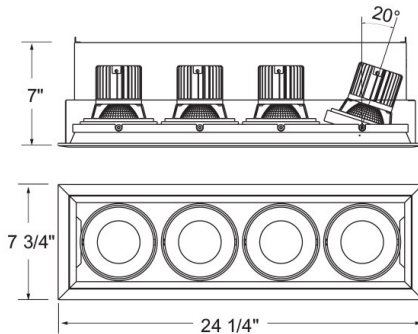

TE134ALED, 4-LIGHT, LINEAR MULTIPLE RECESSED,LED

PRODUCT DETAILS

No.	:	TE134ALED-35-4-22
Product Color	:	WHITE
Shade / Accent Colour	:	WHITE
Length	:	24.5"
Width	:	7.75"
Height	:	7"

LIGHT SOURCE DETAILS

Light Source Type	:	INTEGRATED LED
Input Voltage	:	120V
Bulb Voltage	:	120V
Socket Type	:	LED
Total Wattage	:	104W
Initial Lumens	:	10000lm
Kelvin	:	3500K
CRI	:	90
Dimmable	:	Yes

OPTIONS AVAILABLE

ITEM NO.	FINISH	SHADE
TE134ALED-35-4-01	BLACK	BLACK
TE134ALED-35-4-02	WHITE	BLACK
TE134ALED-35-4-0N	PLATINUM	BLACK
TE134ALED-35-4-22	WHITE	WHITE

TECHNICAL DETAILS

Title 24	:	Yes
Beam Angle	:	40
Cut Hole Length	:	23.5"
Cut Hole Width	:	6.75"