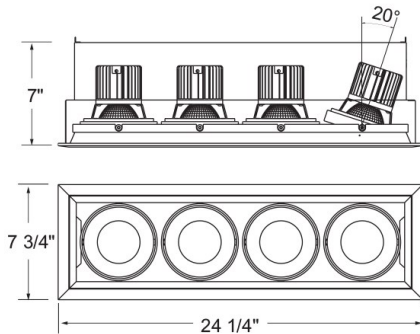

TE134ALED, 4-LIGHT, LINEAR MULTIPLE RECESSED,LED

PRODUCT DETAILS

No.	:	TE134ALED-35-4-02
Product Color	:	WHITE
Shade / Accent Colour	:	BLACK
Length	:	24.5"
Width	:	7.75"
Height	:	7"

LIGHT SOURCE DETAILS

Light Source Type	:	INTEGRATED LED
Input Voltage	:	120V
Bulb Voltage	:	120V
Socket Type	:	LED
Total Wattage	:	104W
Initial Lumens	:	10000lm
Kelvin	:	3500K
CRI	:	90
Dimmable	:	Yes

OPTIONS AVAILABLE

ITEM NO.	FINISH	SHADE
TE134ALED-35-4-01	BLACK	BLACK
TE134ALED-35-4-02	WHITE	BLACK
TE134ALED-35-4-0N	PLATINUM	BLACK
TE134ALED-35-4-22	WHITE	WHITE

TECHNICAL DETAILS

Title 24	:	Yes
Beam Angle	:	40
Cut Hole Length	:	23.5"
Cut Hole Width	:	6.75"