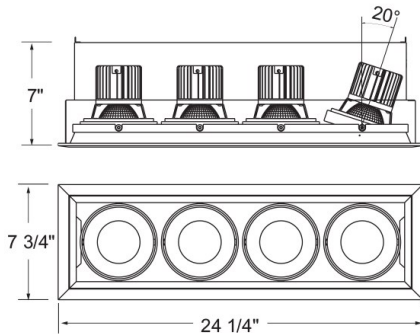

TE134ALED, 4-LIGHT, LINEAR MULTIPLE RECESSED,LED

PRODUCT DETAILS

No.	:	TE134ALED-35-2-22
Product Color	:	WHITE
Shade / Accent Colour	:	WHITE
Length	:	24.5"
Width	:	7.75"
Height	:	7"

LIGHT SOURCE DETAILS

Light Source Type	:	INTEGRATED LED
Input Voltage	:	120V
Bulb Voltage	:	120V
Socket Type	:	LED
Total Wattage	:	26W
Initial Lumens	:	10000lm
Kelvin	:	3500K
CRI	:	90
Dimmable	:	Yes

OPTIONS AVAILABLE

ITEM NO.	FINISH	SHADE
TE134ALED-35-2-01	BLACK	BLACK
TE134ALED-35-2-02	WHITE	BLACK
TE134ALED-35-2-0N	PLATINUM	BLACK
TE134ALED-35-2-22	WHITE	WHITE

TECHNICAL DETAILS

Title 24	:	Yes
Beam Angle	:	20
Cut Hole Length	:	23.5"
Cut Hole Width	:	6.75"