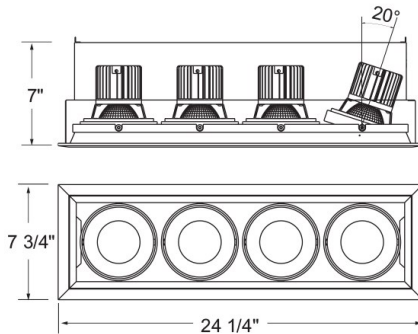

### PRODUCT DETAILS

No.	:	TE134ALED-35-2-02
Product Color	:	WHITE
Shade / Accent Colour	:	BLACK
Length	:	24.5"
Width	:	7.75"
Height	:	7"

### TECHNICAL DETAILS

Title 24	:	Yes
Beam Angle	:	20
Cut Hole Length	:	23.5"
Cut Hole Width	:	6.75"