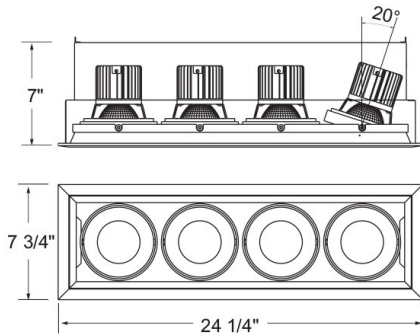

TE134ALED, 4-LIGHT, LINEAR MULTIPLE RECESSED,LED

PRODUCT DETAILS

No.	:	TE134ALED-35-2-01
Product Color	:	BLACK
Shade / Accent Colour	:	BLACK
Length	:	24.5"
Width	:	7.75"
Height	:	7"

LIGHT SOURCE DETAILS

Light Source Type	:	INTEGRATED LED
Input Voltage	:	120V
Bulb Voltage	:	120V
Socket Type	:	LED
Total Wattage	:	26W
Initial Lumens	:	10000lm
Kelvin	:	3500K
CRI	:	90
Dimmable	:	Yes

OPTIONS AVAILABLE

ITEM NO.	FINISH	SHADE
TE134ALED-35-2-01	BLACK	BLACK
TE134ALED-35-2-02	WHITE	BLACK
TE134ALED-35-2-0N	PLATINUM	BLACK
TE134ALED-35-2-22	WHITE	WHITE

TECHNICAL DETAILS

Title 24	:	Yes
Beam Angle	:	20
Cut Hole Length	:	23.5"
Cut Hole Width	:	6.75"