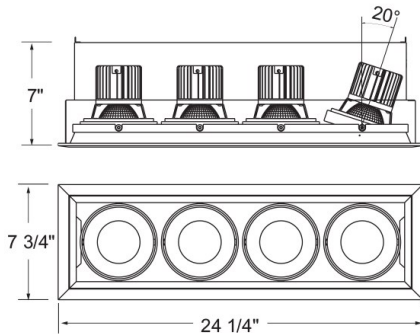

TE134ALED, 4-LIGHT, LINEAR MULTIPLE RECESSED,LED

PRODUCT DETAILS

No.	:	TE134ALED-30-4-02
Product Color	:	WHITE
Shade / Accent Colour	:	BLACK
Length	:	24.5"
Width	:	7.75"
Height	:	7"

LIGHT SOURCE DETAILS

Light Source Type	:	INTEGRATED LED
Input Voltage	:	120V
Bulb Voltage	:	120V
Socket Type	:	LED
Total Wattage	:	26W
Initial Lumens	:	10000lm
Kelvin	:	3000K
CRI	:	90
Dimmable	:	Yes

OPTIONS AVAILABLE

ITEM NO.	FINISH	SHADE
TE134ALED-30-4-01	BLACK	BLACK
TE134ALED-30-4-02	WHITE	BLACK
TE134ALED-30-4-0N	PLATINUM	BLACK
TE134ALED-30-4-22	WHITE	WHITE

TECHNICAL DETAILS

Title 24	:	Yes
Beam Angle	:	40
Cut Hole Length	:	23.5"
Cut Hole Width	:	6.75"