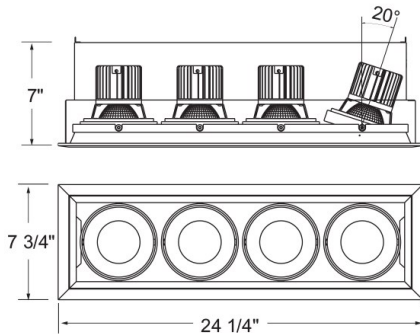

### PRODUCT DETAILS

No.	:	TE134ALED-30-4-01
Product Color	:	BLACK
Shade / Accent Colour	:	BLACK
Length	:	24.5"
Width	:	7.75"
Height	:	7"

### TECHNICAL DETAILS

Title 24	:	Yes
Beam Angle	:	40
Cut Hole Length	:	23.5"
Cut Hole Width	:	6.75"