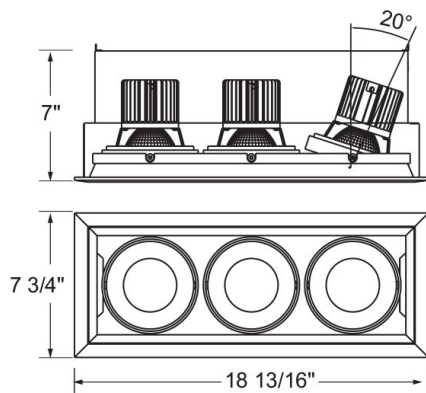

### PRODUCT DETAILS

No.	:	TE133LED-40-4-22
Product Color	:	WHITE
Shade / Accent Colour	:	WHITE
Length	:	18.8125"
Width	:	7.75"
Height	:	7"
Weight	:	7lbs

### LIGHT SOURCE DETAILS

Light Source Type	:	INTEGRATED LED
Input Voltage	:	120V
Bulb Voltage	:	120V
Socket Type	:	LED
Total Wattage	:	78W
Initial Lumens	:	7500lm
Kelvin	:	4000K
CRI	:	90
Dimmable	:	Yes

### TECHNICAL DETAILS

Driver	:	Inventronics 35W Current Driver
Location	:	DRY
Approval	:	
Title 24	:	Yes
Beam Angle	:	40
Cut Hole Length	:	18"
Cut Hole Width	:	6.75"