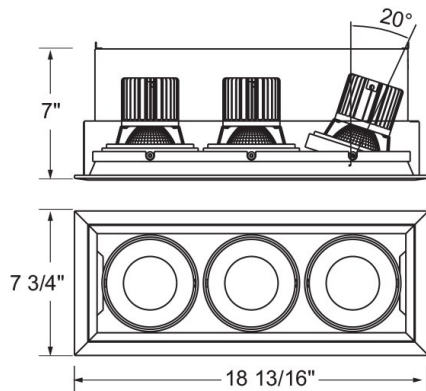

### PRODUCT DETAILS

No.	:	TE133LED-40-2-22
Product Color	:	WHITE
Shade / Accent Colour	:	WHITE
Length	:	18.8125"
Width	:	7.75"
Height	:	7"
Weight	:	7lbs

### LIGHT SOURCE DETAILS

Light Source Type	:	INTEGRATED LED
Input Voltage	:	120V
Bulb Voltage	:	120V
Socket Type	:	LED
Total Wattage	:	78W
Initial Lumens	:	7500lm
Kelvin	:	4000K
CRI	:	90
Dimmable	:	Yes

### TECHNICAL DETAILS

Driver	:	Inventronics 35W Current Driver
Location	:	DRY
Approval	:	
Title 24	:	Yes
Beam Angle	:	20
Cut Hole Length	:	18"
Cut Hole Width	:	6.75"