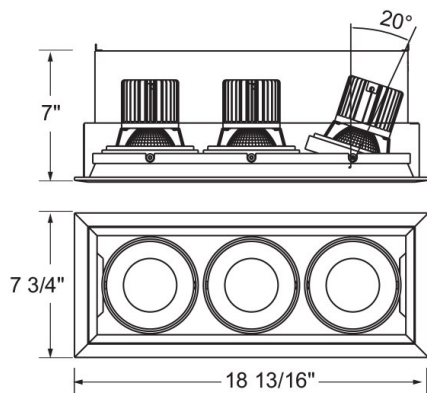

TE133LED, 3-LIGHT LED MULTIPLE RECESS

PRODUCT DETAILS

No.	:	TE133LED-35-2-22
Product Color	:	WHITE
Shade / Accent Colour	:	WHITE
Length	:	18.8125"
Width	:	7.75"
Height	:	7"
Weight	:	7lbs

LIGHT SOURCE DETAILS

Light Source Type	:	INTEGRATED LED
Input Voltage	:	120V
Bulb Voltage	:	120V
Socket Type	:	LED
Total Wattage	:	78W
Initial Lumens	:	7500lm
Kelvin	:	3500K
CRI	:	90
Dimmable	:	Yes

OPTIONS AVAILABLE

ITEM NO.	FINISH	SHADE
TE133LED-35-2-01	BLACK	BLACK
TE133LED-35-2-02	WHITE	BLACK
TE133LED-35-2-0N	PLATINUM	BLACK
TE133LED-35-2-22	WHITE	WHITE

TECHNICAL DETAILS

Driver	:	Inventronics 35W Current Driver
Location	:	DRY
Approval	:	
Title 24	:	Yes
Beam Angle	:	20
Cut Hole Length	:	18"
Cut Hole Width	:	6.75"

PROJECT INFORMATION

 Job Name: Date: Category: