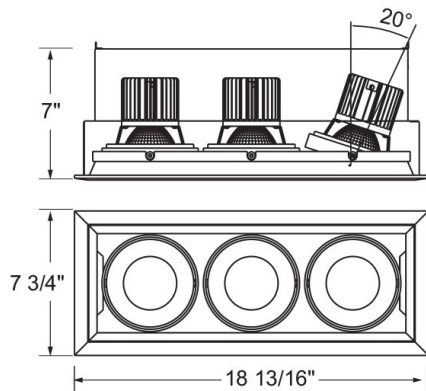

TE133LED, 3-LIGHT LED MULTIPLE RECESS

PRODUCT DETAILS

No.	:	TE133LED-30-4-22
Product Color	:	WHITE
Shade / Accent Colour	:	WHITE
Length	:	18.8125"
Width	:	7.75"
Height	:	7"
Weight	:	7lbs

LIGHT SOURCE DETAILS

Light Source Type	:	INTEGRATED LED
Input Voltage	:	120V
Bulb Voltage	:	120V
Socket Type	:	LED
Total Wattage	:	78W
Initial Lumens	:	7500lm
Kelvin	:	3000K
CRI	:	90
Dimmable	:	Yes

OPTIONS AVAILABLE

ITEM NO.	FINISH	SHADE
TE133LED-30-4-01	BLACK	BLACK
TE133LED-30-4-02	WHITE	BLACK
TE133LED-30-4-0N	PLATINUM	BLACK
TE133LED-30-4-22	WHITE	WHITE

TECHNICAL DETAILS

Driver	:	Inventronics 35W Current Driver
Location	:	DRY
Approval	:	
Title 24	:	Yes
Beam Angle	:	40
Cut Hole Length	:	18"
Cut Hole Width	:	6.75"

PROJECT INFORMATION

 Job Name: Date: Category: