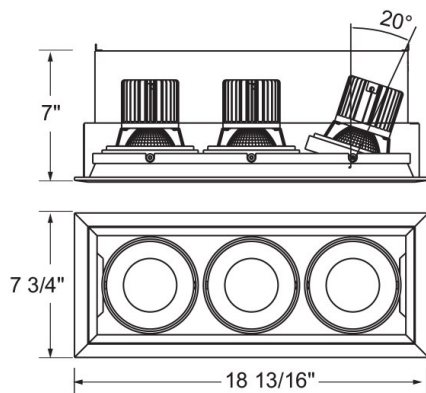

TE133LED, 3-LIGHT LED MULTIPLE RECESS

PRODUCT DETAILS

No.	:	TE133LED-30-2-22
Product Color	:	WHITE
Shade / Accent Colour	:	WHITE
Length	:	18.8125"
Width	:	7.75"
Height	:	7"
Weight	:	7lbs

LIGHT SOURCE DETAILS

Light Source Type	:	INTEGRATED LED
Input Voltage	:	120V
Bulb Voltage	:	120V
Socket Type	:	LED
Total Wattage	:	78W
Total Lumen	:	7500lm
Kelvin	:	3000K
CRI	:	90
Dimmable	:	Yes

Options Available

ITEM NO.	FINISH	SHADE
TE133LED-30-2-01	BLACK	BLACK
TE133LED-30-2-02	WHITE	BLACK
TE133LED-30-2-0N	PLATINUM	BLACK
TE133LED-30-2-22	WHITE	WHITE

TECHNICAL DETAILS

Driver	:	Inventronics 35W Current Driver
Location	:	DRY
Approval	:	
Beam Angle	:	20
Cut Hole Length	:	18"
Cut Hole Width	:	6.75"

PROJECT INFORMATION

 Job Name: Date: Type:

 Comments: