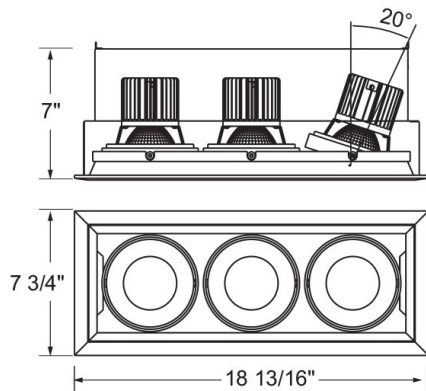

TE133LED, 3-LIGHT LED MULTIPLE RECESS

PRODUCT DETAILS

No.	:	TE133LED-30-2-01
Product Color	:	BLACK
Shade / Accent Colour	:	BLACK
Length	:	18.8125"
Width	:	7.75"
Height	:	7"
Weight	:	7lbs

LIGHT SOURCE DETAILS

Light Source Type	:	INTEGRATED LED
Input Voltage	:	120V
Bulb Voltage	:	120V
Socket Type	:	LED
Total Wattage	:	78W
Initial Lumens	:	7500lm
Kelvin	:	3000K
CRI	:	90
Dimmable	:	Yes

OPTIONS AVAILABLE

ITEM NO.	FINISH	SHADE
TE133LED-30-2-01	BLACK	BLACK
TE133LED-30-2-02	WHITE	BLACK
TE133LED-30-2-0N	PLATINUM	BLACK
TE133LED-30-2-22	WHITE	WHITE

TECHNICAL DETAILS

Driver	:	Inventronics 35W Current Driver
Location	:	DRY
Approval	:	
Title 24	:	Yes
Beam Angle	:	20
Cut Hole Length	:	18"
Cut Hole Width	:	6.75"

PROJECT INFORMATION

 Job Name: Date: Category: