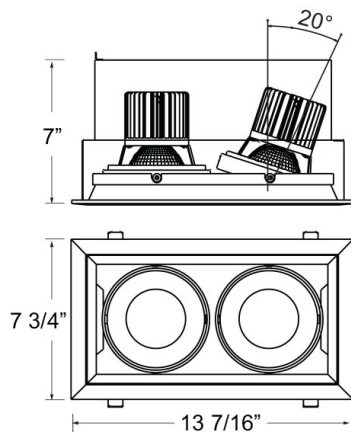

### PRODUCT DETAILS

No.	:	TE132LED-40-4-22
Product Color	:	WHITE
Shade / Accent Colour	:	WHITE
Length	:	13.4375"
Width	:	7.75"
Height	:	7"
Weight	:	5lbs

### LIGHT SOURCE DETAILS

Light Source Type	:	INTEGRATED LED
Input Voltage	:	120V
Bulb Voltage	:	120V
Socket Type	:	LED
Total Wattage	:	52W
Total Lumen	:	5000lm
Kelvin	:	4000K
CRI	:	90
Dimmable	:	Yes

### TECHNICAL DETAILS

Driver	:	Inventronics 35W Driver
Location	:	DRY
Approval	:	
Beam Angle	:	40
Cut Hole Length	:	12.5"
Cut Hole Width	:	6.75"