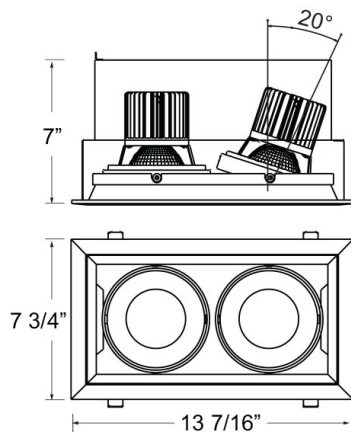

### PRODUCT DETAILS

No.	:	TE132LED-35-4-02
Product Color	:	WHITE
Shade / Accent Colour	:	BLACK
Length	:	13.4375"
Width	:	7.75"
Height	:	7"
Weight	:	5lbs

### LIGHT SOURCE DETAILS

Light Source Type	:	INTEGRATED LED
Input Voltage	:	120V
Bulb Voltage	:	120V
Socket Type	:	LED
Total Wattage	:	52W
Initial Lumens	:	5000lm
Kelvin	:	3500K
CRI	:	90
Dimmable	:	Yes

### TECHNICAL DETAILS

Driver	:	Inventronics 35W Driver
Location	:	DRY
Approval	:	
Title 24	:	Yes
Beam Angle	:	40
Cut Hole Length	:	12.5"
Cut Hole Width	:	6.75"