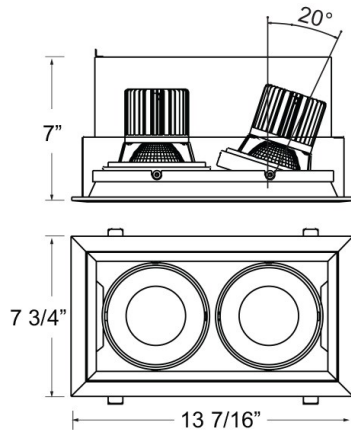

### PRODUCT DETAILS

No.	:	TE132LED-35-2-02
Product Color	:	WHITE
Shade / Accent Colour	:	BLACK
Length	:	13.4375"
Width	:	7.75"
Height	:	7"
Weight	:	5lbs

### LIGHT SOURCE DETAILS

Light Source Type	:	INTEGRATED LED
Input Voltage	:	120V
Bulb Voltage	:	120V
Socket Type	:	LED
Total Wattage	:	52W
Total Lumen	:	5000lm
Kelvin	:	3500K
CRI	:	90
Dimmable	:	Yes

### TECHNICAL DETAILS

Driver	:	Inventronics 35W Driver
Location	:	DRY
Approval	:	
Beam Angle	:	20
Cut Hole Length	:	12.5"
Cut Hole Width	:	6.75"