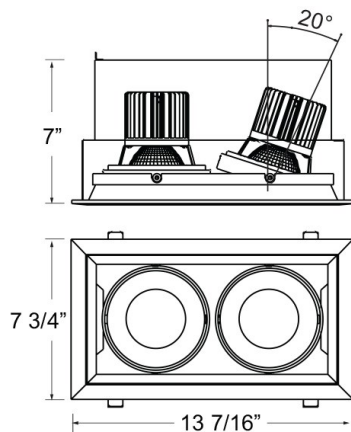

TE132LED, 2-LIGHT LED MULTIPLE RECESS

PRODUCT DETAILS

No.	:	TE132LED-30-4-22
Product Color	:	WHITE
Shade / Accent Colour	:	WHITE
Length	:	13.4375"
Width	:	7.75"
Height	:	7"
Weight	:	5lbs

LIGHT SOURCE DETAILS

Light Source Type	:	INTEGRATED LED
Input Voltage	:	120V
Bulb Voltage	:	120V
Socket Type	:	LED
Total Wattage	:	52W
Initial Lumens	:	5000lm
Kelvin	:	3000K
CRI	:	90
Dimmable	:	Yes

OPTIONS AVAILABLE

ITEM NO.	FINISH	SHADE
TE132LED-30-4-01	BLACK	BLACK
TE132LED-30-4-02	WHITE	BLACK
TE132LED-30-4-0N	PLATINUM	BLACK
TE132LED-30-4-22	WHITE	WHITE

TECHNICAL DETAILS

Driver	:	Inventronics 35W Driver
Location	:	DRY
Approval	:	
Title 24	:	Yes
Beam Angle	:	40
Cut Hole Length	:	12.5"
Cut Hole Width	:	6.75"

PROJECT INFORMATION

 Job Name: Date: Category:

 Comments: