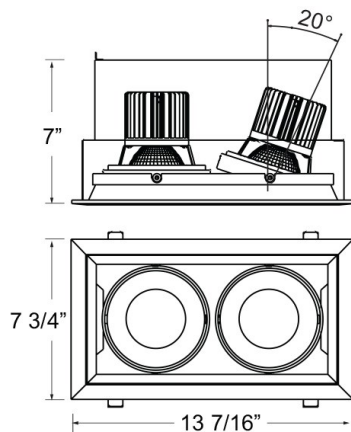

TE132LED, 2-LIGHT LED MULTIPLE RECESS

PRODUCT DETAILS

No.	:	TE132LED-30-2-22
Product Color	:	WHITE
Shade / Accent Colour	:	WHITE
Length	:	13.4375"
Width	:	7.75"
Height	:	7"
Weight	:	5lbs

LIGHT SOURCE DETAILS

Light Source Type	:	INTEGRATED LED
Input Voltage	:	120V
Bulb Voltage	:	120V
Socket Type	:	LED
Total Wattage	:	52W
Total Lumen	:	5000lm
Kelvin	:	3000K
CRI	:	90
Dimmable	:	Yes

Options Available

ITEM NO.	FINISH	SHADE
TE132LED-30-2-01	BLACK	BLACK
TE132LED-30-2-02	WHITE	BLACK
TE132LED-30-2-0N	PLATINUM	BLACK
TE132LED-30-2-22	WHITE	WHITE

TECHNICAL DETAILS

Driver	:	Inventronics 35W Driver
Location	:	DRY
Approval	:	
Beam Angle	:	20
Cut Hole Length	:	12.5"
Cut Hole Width	:	6.75"

PROJECT INFORMATION

 Job Name: Date: Type:

 Comments: