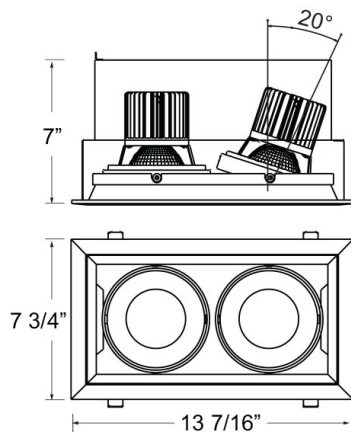

TE132LED, 2-LIGHT LED MULTIPLE RECESS

PRODUCT DETAILS

No.	:	TE132LED-30-2-02
Product Color	:	WHITE
Shade / Accent Colour	:	BLACK
Length	:	13.4375"
Width	:	7.75"
Height	:	7"
Weight	:	5lbs

LIGHT SOURCE DETAILS

Light Source Type	:	INTEGRATED LED
Input Voltage	:	120V
Bulb Voltage	:	120V
Socket Type	:	LED
Total Wattage	:	52W
Total Lumen	:	5000lm
Kelvin	:	3000K
CRI	:	90
Dimmable	:	Yes

Options Available

ITEM NO.	FINISH	SHADE
TE132LED-30-2-01	BLACK	BLACK
TE132LED-30-2-02	WHITE	BLACK
TE132LED-30-2-0N	PLATINUM	BLACK
TE132LED-30-2-22	WHITE	WHITE

TECHNICAL DETAILS

Driver	:	Inventronics 35W Driver
Location	:	DRY
Approval	:	
Beam Angle	:	20
Cut Hole Length	:	12.5"
Cut Hole Width	:	6.75"

PROJECT INFORMATION

Job Name: Date: Type:

Comments: