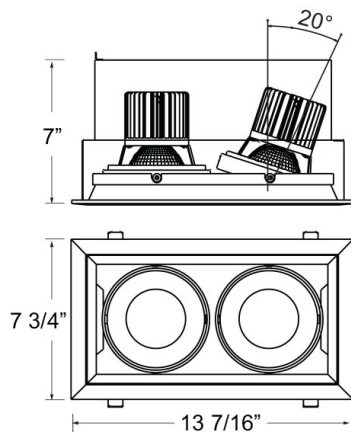

TE132LED, 2-LIGHT LED MULTIPLE RECESS

PRODUCT DETAILS

No.	:	TE132LED-30-2-01
Product Color	:	BLACK
Shade / Accent Colour	:	BLACK
Length	:	13.4375"
Width	:	7.75"
Height	:	7"
Weight	:	5lbs

LIGHT SOURCE DETAILS

Light Source Type	:	INTEGRATED LED
Input Voltage	:	120V
Bulb Voltage	:	120V
Socket Type	:	LED
Total Wattage	:	52W
Total Lumen	:	5000lm
Kelvin	:	3000K
CRI	:	90
Dimmable	:	Yes

Options Available

ITEM NO.	FINISH	SHADE
TE132LED-30-2-01	BLACK	BLACK
TE132LED-30-2-02	WHITE	BLACK
TE132LED-30-2-0N	PLATINUM	BLACK
TE132LED-30-2-22	WHITE	WHITE

TECHNICAL DETAILS

Driver	:	Inventronics 35W Driver
Location	:	DRY
Approval	:	
Beam Angle	:	20
Cut Hole Length	:	12.5"
Cut Hole Width	:	6.75"

PROJECT INFORMATION

 Job Name: Date: Type:

 Comments: