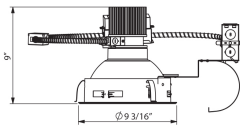

8RM-38, 6-INCH REMODEL HOUSING, 38W, LED

Product Details

| | | |
|-------------|---|---------|
| Item No. | : | 8RM-38 |
| Length | : | 14.88" |
| Width | : | 9.5" |
| Diameter | : | 9.19" |
| Height | : | 9" |
| Est. Weight | : | 5.5 lbs |
| Approval | : | |

Location :

Options Available

| ITEM NO. | FINISH | SHADE |
|----------|--------|-------|
| 8RM-38 | | |

ø8"

BULB DETAILS

| | | |
|---------------|---|--------|
| No. of Bulbs | : | 1 |
| Bulb Type | : | LED |
| Bulb Wattage | : | 38W |
| Input Voltage | : | 120V |
| Dimmable | : | Yes |
| Lumens | : | 3000lm |
| Kelvin | : | 3000K |
| CRI | : | 80+ |
| Bulb Included | : | Yes |