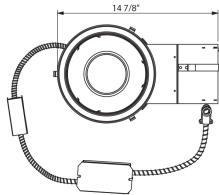

8RM-38, 6-INCH REMODEL HOUSING, 38W, LED

Product Details

| | | |
|-------------|---|---------|
| Item No. | : | 8RM-38 |
| Length | : | 14.88" |
| Width | : | 9.5" |
| Diameter | : | 9.19" |
| Height | : | 9" |
| Est. Weight | : | 5.5 lbs |
| Approval | : | |

Location :

Options Available

| ITEM NO. | FINISH | SHADE |
|----------|--------|-------|
| 8RM-38 | | |

ø8"

BULB DETAILS

| | | |
|---------------|---|--------|
| No. of Bulbs | : | 1 |
| Bulb Type | : | LED |
| Bulb Wattage | : | 38W |
| Input Voltage | : | 120V |
| Dimmable | : | Yes |
| Lumens | : | 3000lm |
| Kelvin | : | 3000K |
| CRI | : | 80+ |
| Bulb Included | : | Yes |

TECHNICAL DETAILS

| | | |
|------------|---|---------------------------|
| Driver | : | Dimmable Constant Current |
| Beam Angle | : | 40 degrees |
| Cut Hole | : | 8" |

PROJECT INFORMATION

Job Name: Date: Type: