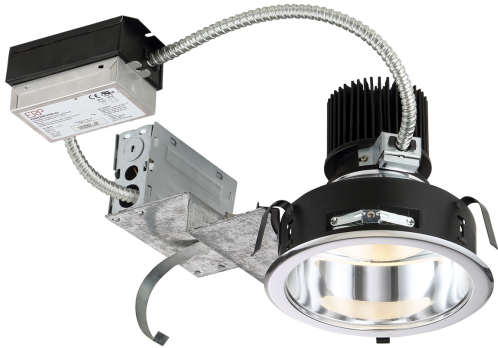

8RM-25, 8-INCH REMODEL HOUSING, 25W, LED

Product Details

Item No.	:	8RM-25
Length	:	14.88"
Width	:	9.5"
Diameter	:	9.19"
Height	:	9"
Est. Weight	:	5.5 lbs
Approval	:	

Intertek

Location :

Options Available

ITEM NO.	FINISH	SHADE
8RM-25		

ø8"

BULB DETAILS

No. of Bulbs	:	1
Bulb Type	:	LED
Bulb Wattage	:	25W
Input Voltage	:	120V
Dimmable	:	No
Lumens	:	2000lm
Kelvin	:	3000K
CRI	:	80+
Bulb Included	:	Yes

TECHNICAL DETAILS

Driver	:	Dimmable Constant Current
Beam Angle	:	40 degrees
Cut Hole	:	8"