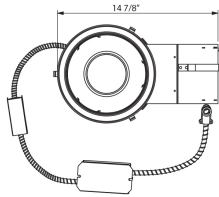

8RM-25, 8-INCH REMODEL HOUSING, 25W, LED

Product Details

Item No.	:	8RM-25
Length	:	14.88"
Width	:	9.5"
Diameter	:	9.19"
Height	:	9"
Est. Weight	:	5.5 lbs
Approval	:	

Intertek

Location :

Options Available

ITEM NO.	FINISH	SHADE
8RM-25		

ø8"

BULB DETAILS

No. of Bulbs	:	1
Bulb Type	:	LED
Bulb Wattage	:	25W
Input Voltage	:	120V
Dimmable	:	No
Lumens	:	2000lm
Kelvin	:	3000K
CRI	:	80+
Bulb Included	:	Yes

TECHNICAL DETAILS

Driver	:	Dimmable Constant Current
Beam Angle	:	40 degrees
Cut Hole	:	8"