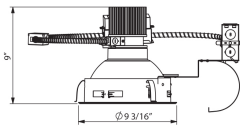

8RM-25, 8-INCH REMODEL HOUSING, 25W, LED

Product Details

Item No.	:	8RM-25
Length	:	14.88"
Width	:	9.5"
Diameter	:	9.19"
Height	:	9"
Est. Weight	:	5.5 lbs
Approval	:	

Intertek

Location :

Options Available

ITEM NO.	FINISH	SHADE
8RM-25		

ø8"

BULB DETAILS

No. of Bulbs	:	1
Bulb Type	:	LED
Bulb Wattage	:	25W
Input Voltage	:	120V
Dimmable	:	No
Lumens	:	2000lm
Kelvin	:	3000K
CRI	:	80+
Bulb Included	:	Yes

TECHNICAL DETAILS

Driver	:	Dimmable Constant Current
Beam Angle	:	40 degrees
Cut Hole	:	8"