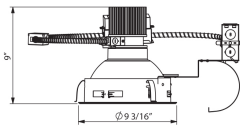

8RM-16, 8-INCH REMODEL HOUSING, 16W, LED

Product Details

Item No.	:	8RM-16
Length	:	14.88"
Width	:	9.5"
Diameter	:	9.19"
Height	:	9"
Est. Weight	:	5.5 lbs
Approval	:	

Location :

Options Available

ITEM NO.	FINISH	SHADE
8RM-16		

ø8"

BULB DETAILS

No. of Bulbs	:	1
Bulb Type	:	LED
Bulb Wattage	:	16W
Input Voltage	:	120V
Dimmable	:	Yes
Lumens	:	1200lm
Kelvin	:	3000K
CRI	:	80+
Bulb Included	:	Yes

TECHNICAL DETAILS

Beam Angle	:	40 degrees
Cut Hole	:	8"