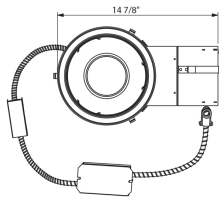

8RM-16, 8-INCH REMODEL HOUSING, 16W, LED

Product Details

Item No.	:	8RM-16
Length	:	14.88"
Width	:	9.5"
Diameter	:	9.19"
Height	:	9"
Est. Weight	:	5.5 lbs
Approval	:	

Location :

Options Available

ITEM NO.	FINISH	SHADE
8RM-16		

ø8"

BULB DETAILS

No. of Bulbs	:	1
Bulb Type	:	LED
Bulb Wattage	:	16W
Input Voltage	:	120V
Dimmable	:	Yes
Lumens	:	1200lm
Kelvin	:	3000K
CRI	:	80+
Bulb Included	:	Yes

TECHNICAL DETAILS

Beam Angle	:	40 degrees
Cut Hole	:	8"