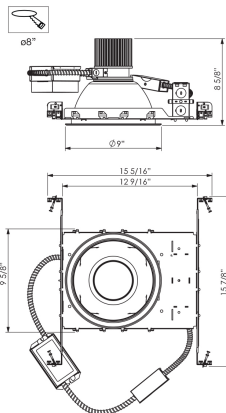

8NC-38, 8-INCH CONSTRUCTION HOUSING, 38W, LED

Product Details

Item No.	:	8NC-38
Length	:	15.31"
Width	:	15.88"
Diameter	:	9"
Height	:	10.25"
Est. Weight	:	5.5 lbs
Approval	:	

Location :

Options Available

ITEM NO.	FINISH	SHADE
8NC-38		

BULB DETAILS

No. of Bulbs	:	1
Bulb Type	:	LED
Bulb Wattage	:	38W
Input Voltage	:	120V
Dimmable	:	Yes
Lumens	:	3000lm
Kelvin	:	3000K
CRI	:	80+
Bulb Included	:	Yes

TECHNICAL DETAILS

Driver	:	Dimmable Constant Current
Beam Angle	:	40 degrees
Cut Hole	:	8"