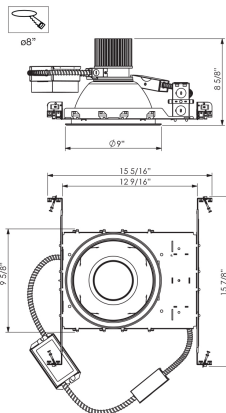

Options Available

ITEM NO.	FINISH	SHADE
8NC-25		

BULB DETAILS

No. of Bulbs	:	1
Bulb Type	:	LED
Bulb Wattage	:	25W
Input Voltage	:	120V
Dimmable	:	Yes
Lumens	:	2000lm
Kelvin	:	3000K
CRI	:	80+
Bulb Included	:	Yes

TECHNICAL DETAILS

Driver	:	Constant Current Driver
Beam Angle	:	40 degrees
Cut Hole	:	8"

PROJECT INFORMATION

Job Name: Date: Type:

Comments: