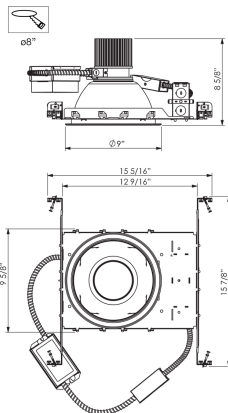

8NC-16, 6-INCH CONSTRUCTION HOUSING, 16W, LED

Product Details

Item No.	:	8NC-16
Length	:	15.31"
Width	:	15.88"
Diameter	:	9"
Height	:	10.25"
Est. Weight	:	5.5 lbs
Approval	:	

Intertek

Location :

Options Available

ITEM NO.	FINISH	SHADE
8NC-16		

BULB DETAILS

No. of Bulbs	:	1
Bulb Type	:	LED
Bulb Wattage	:	16W
Input Voltage	:	120V
Dimmable	:	Yes
Lumens	:	1200lm
Kelvin	:	3000K
CRI	:	80+
Bulb Included	:	Yes

TECHNICAL DETAILS

Driver	:	Constant Current Driver
Beam Angle	:	40 degrees
Cut Hole	:	8"

PROJECT INFORMATION

Job Name: Date: Type:

Comments: