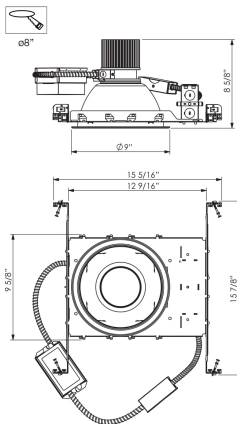

8AP-16, 8-INCH FRAME-IN HOUSING, 16W, LED

Product Details

Item No.	:	8AP-16
Length	:	15.31"
Width	:	15.88"
Diameter	:	9"
Height	:	10.25"
Est. Weight	:	5.5 lbs
Approval	:	
Location	:	

Options Available

ITEM NO.	FINISH	SHADE
8AP-16		

BULB DETAILS

No. of Bulbs	:	1
Bulb Type	:	LED
Bulb Wattage	:	16W
Input Voltage	:	120V
Dimmable	:	Yes
Lumens	:	1200lm
Kelvin	:	3000K
CRI	:	80+
Bulb Included	:	Yes

TECHNICAL DETAILS

Driver	:	Dimmable Constant Current
Beam Angle	:	40 degrees
Cut Hole	:	8"