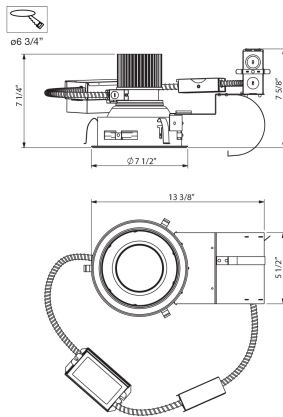

6RM-38, 6-INCH REMODEL HOUSING, 38W, LED

Product Details

Item No.	:	6RM-38
Length	:	13.38"
Width	:	5.5"
Diameter	:	7.5"
Height	:	7.63"
Est. Weight	:	5.41 lbs
Approval	:	

Location :

Options Available

ITEM NO.	FINISH	SHADE
6RM-38		

BULB DETAILS

No. of Bulbs	:	1
Bulb Type	:	LED
Bulb Wattage	:	38W
Input Voltage	:	120V
Dimmable	:	No
Lumens	:	3000lm
Kelvin	:	3000K
CRI	:	80+
Bulb Included	:	Yes

TECHNICAL DETAILS

Beam Angle	:	40 degrees
Cut Hole	:	6.75"