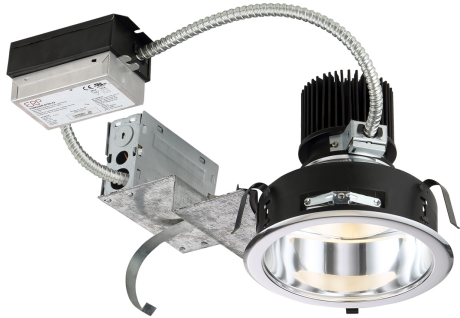

6RM-38, 6-INCH REMODEL HOUSING, 38W, LED

Product Details

Item No.	:	6RM-38
Length	:	13.38"
Width	:	5.5"
Diameter	:	7.5"
Height	:	7.63"
Est. Weight	:	5.41 lbs
Approval	:	

Location :

Options Available

ITEM NO.	FINISH	SHADE
6RM-38		

BULB DETAILS

No. of Bulbs	:	1
Bulb Type	:	LED
Bulb Wattage	:	38W
Input Voltage	:	120V
Dimmable	:	No
Lumens	:	3000lm
Kelvin	:	3000K
CRI	:	80+
Bulb Included	:	Yes

TECHNICAL DETAILS

Beam Angle	:	40 degrees
Cut Hole	:	6.75"