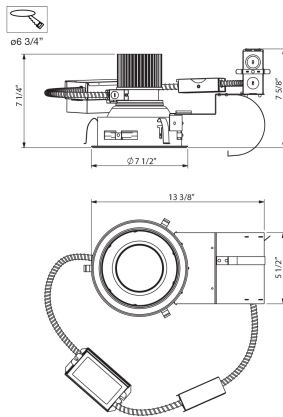

6RM-25, 6-INCH REMODEL HOUSING, 25W, LED

Product Details

Item No.	:	6RM-25
Length	:	13.38"
Width	:	5.5"
Diameter	:	7.5"
Height	:	7.63"
Est. Weight	:	5.41 lbs
Approval	:	

Location :

Options Available

ITEM NO.	FINISH	SHADE
6RM-25		

BULB DETAILS

No. of Bulbs	:	1
Bulb Type	:	LED
Bulb Wattage	:	25W
Input Voltage	:	120V
Dimmable	:	No
Lumens	:	2000lm
Kelvin	:	3000K
CRI	:	80+
Bulb Included	:	Yes

TECHNICAL DETAILS

Beam Angle	:	40 degrees
Cut Hole	:	6.75"