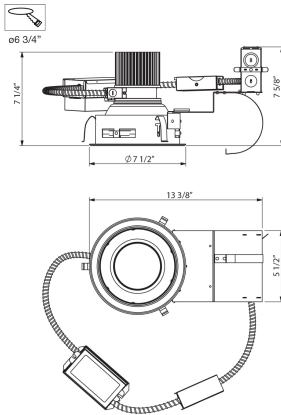

6RM-16, 6-INCH REMODEL HOUSING, 16W, LED

Product Details

Item No.	:	6RM-16
Length	:	13.38"
Width	:	5.5"
Diameter	:	7.5"
Height	:	7.63"
Est. Weight	:	5.41 lbs
Approval	:	

Location :

Options Available

ITEM NO.	FINISH	SHADE
6RM-16		

BULB DETAILS

No. of Bulbs	:	1
Bulb Type	:	LED
Bulb Wattage	:	16W
Input Voltage	:	120V
Dimmable	:	Yes
Lumens	:	1200lm
Kelvin	:	3000K
CRI	:	80+
Bulb Included	:	Yes

TECHNICAL DETAILS

Beam Angle	:	40 degrees
Cut Hole	:	6.75"