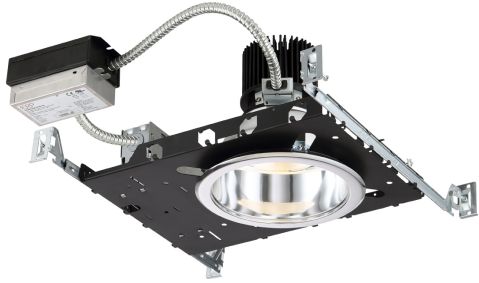

6NC-38, 6-INCH CONSTRUCTION HOUSING,38W,LED

Product Details

Item No.	:	6NC-38
Length	:	14.38"
Width	:	14.31"
Diameter	:	7.5"
Height	:	7.25"
Est. Weight	:	5.41 lbs
Approval	:	

Location :

Options Available

ITEM NO.	FINISH	SHADE
6NC-38		

BULB DETAILS

No. of Bulbs	:	1
Bulb Type	:	LED
Bulb Wattage	:	38W
Input Voltage	:	120V
Dimmable	:	Yes
Lumens	:	3000lm
Kelvin	:	3000K
CRI	:	80+
Bulb Included	:	Yes

TECHNICAL DETAILS

Beam Angle	:	40 degrees
Cut Hole	:	6.75"