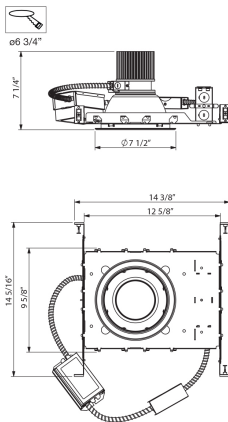

6NC-38, 6-INCH CONSTRUCTION HOUSING,38W,LED

Product Details

Item No.	:	6NC-38
Length	:	14.38"
Width	:	14.31"
Diameter	:	7.5"
Height	:	7.25"
Est. Weight	:	5.41 lbs
Approval	:	

Location :

Options Available

ITEM NO.	FINISH	SHADE
6NC-38		

BULB DETAILS

No. of Bulbs	:	1
Bulb Type	:	LED
Bulb Wattage	:	38W
Input Voltage	:	120V
Dimmable	:	Yes
Lumens	:	3000lm
Kelvin	:	3000K
CRI	:	80+
Bulb Included	:	Yes

TECHNICAL DETAILS

Beam Angle	:	40 degrees
Cut Hole	:	6.75"