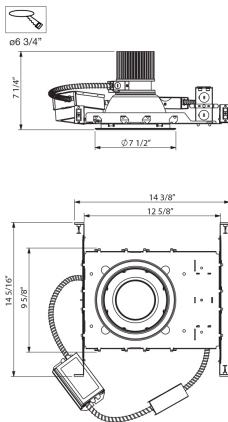

Options Available

ITEM NO.	FINISH	SHADE
6NC-25		

BULB DETAILS

No. of Bulbs	:	1
Bulb Type	:	LED
Bulb Wattage	:	25W
Input Voltage	:	120V
Dimmable	:	No
Lumens	:	2000lm
Kelvin	:	3000K
CRI	:	80+
Bulb Included	:	Yes

TECHNICAL DETAILS

Beam Angle	:	40 degrees
Cut Hole	:	6.75"

PROJECT INFORMATION

Job Name: Date: Type:

Comments: