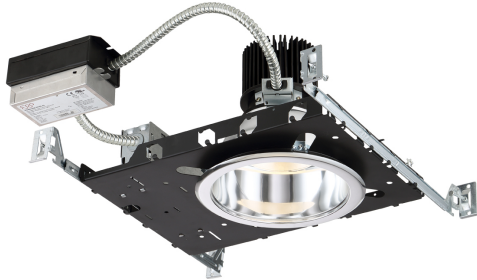

6NC-16, 6-INCH CONSTRUCTION HOUSING, 16W, LED

Product Details

Item No.	:	6NC-16
Length	:	14.38"
Width	:	14.31"
Diameter	:	7.5"
Height	:	7.25"
Est. Weight	:	5.41 lbs
Approval	:	

Location :

Options Available

ITEM NO.	FINISH	SHADE
6NC-16		

BULB DETAILS

No. of Bulbs	:	1
Bulb Type	:	LED
Bulb Wattage	:	16W
Input Voltage	:	120V
Dimmable	:	No
Lumens	:	1200lm
Kelvin	:	3000K
CRI	:	80+
Bulb Included	:	Yes
No. of Bulbs	:	1
Bulb Type	:	LED
Bulb Wattage	:	16W
Input Voltage	:	120V
Dimmable	:	Yes
Lumens	:	1200lm
Kelvin	:	3000K
CRI	:	80+
Bulb Included	:	Yes

TECHNICAL DETAILS

Beam Angle	:	40 degrees
Cut Hole	:	6.75"

HOUSING DETAILS

HOUSING #	APPLICATION	CUT HOLE	LENGTH	WIDTH	LAMPING
-----------	-------------	----------	--------	-------	---------

PROJECT INFORMATION