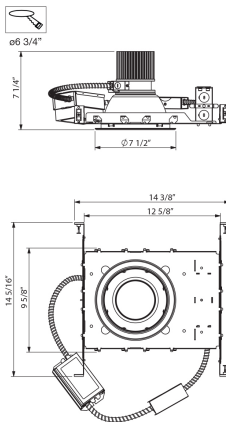

Options Available

ITEM NO.	FINISH	SHADE
6NC-16		

BULB DETAILS

No. of Bulbs	:	1
Bulb Type	:	LED
Bulb Wattage	:	16W
Input Voltage	:	120V
Dimmable	:	No
Lumens	:	1200lm
Kelvin	:	3000K
CRI	:	80+
Bulb Included	:	Yes
No. of Bulbs	:	1
Bulb Type	:	LED
Bulb Wattage	:	16W
Input Voltage	:	120V
Dimmable	:	Yes
Lumens	:	1200lm
Kelvin	:	3000K
CRI	:	80+
Bulb Included	:	Yes

TECHNICAL DETAILS

Beam Angle	:	40 degrees
Cut Hole	:	6.75"

HOUSING DETAILS

HOUSING #	APPLICATION	CUT HOLE	LENGTH	WIDTH	LAMPING

PROJECT INFORMATION

Job Name: Date: Type:

Comments: