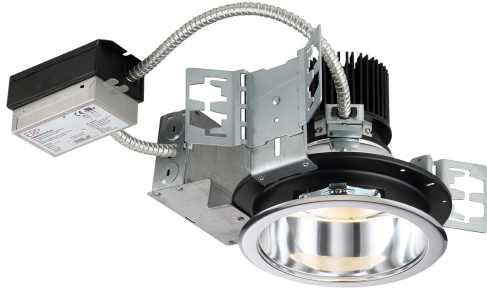

6AP-38, 6-INCH FRAME-IN HOUSING, 38W, LED

Product Details

Item No.	:	6AP-38
Length	:	11.5"
Width	:	10.81"
Diameter	:	7.5"
Height	:	7.25"
Est. Weight	:	5.41 lbs
Approval	:	

Location :

Options Available

ITEM NO.	FINISH	SHADE
6AP-38		

BULB DETAILS

No. of Bulbs	:	1
Bulb Type	:	LED
Bulb Wattage	:	38W
Input Voltage	:	120V
Dimmable	:	No
Lumens	:	3000lm
Kelvin	:	3000K
CRI	:	80+
Bulb Included	:	Yes

TECHNICAL DETAILS

Beam Angle	:	40 degrees
Cut Hole	:	6.75"