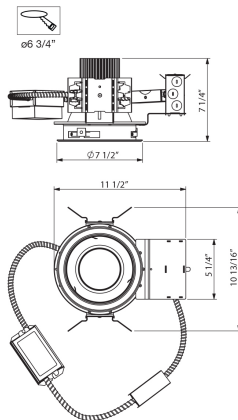

6AP-38, 6-INCH FRAME-IN HOUSING, 38W, LED

Product Details

Item No.	:	6AP-38
Length	:	11.5"
Width	:	10.81"
Diameter	:	7.5"
Height	:	7.25"
Est. Weight	:	5.41 lbs
Approval	:	

Location :

Options Available

ITEM NO.	FINISH	SHADE
6AP-38		

BULB DETAILS

No. of Bulbs	:	1
Bulb Type	:	LED
Bulb Wattage	:	38W
Input Voltage	:	120V
Dimmable	:	No
Lumens	:	3000lm
Kelvin	:	3000K
CRI	:	80+
Bulb Included	:	Yes

TECHNICAL DETAILS

Beam Angle	:	40 degrees
Cut Hole	:	6.75"