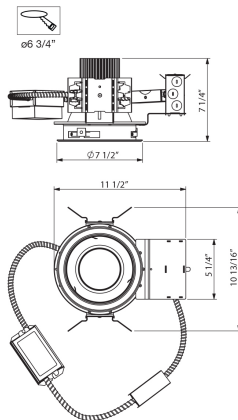

6AP-25, 6-INCH FRAME-IN HOUSING, 25W, LED

Product Details

Item No. : 6AP-25
 Length : 11.5"
 Width : 10.81"
 Diameter : 7.5"
 Height : 7.25"
 Est. Weight : 5.41 lbs
 Approval :

Location :

Options Available

ITEM NO.	FINISH	SHADE
6AP-25		

BULB DETAILS

No. of Bulbs : 1
 Bulb Type : LED
 Bulb Wattage : 25W
 Input Voltage : 120V
 Dimmable : No
 Lumens : 2000lm
 Kelvin : 3000K
 CRI : 80+
 Bulb Included : Yes

TECHNICAL DETAILS

Beam Angle : 40 degrees
 Cut Hole : 6.75"

PROJECT INFORMATION

Job Name: Date: Type:

Comments: