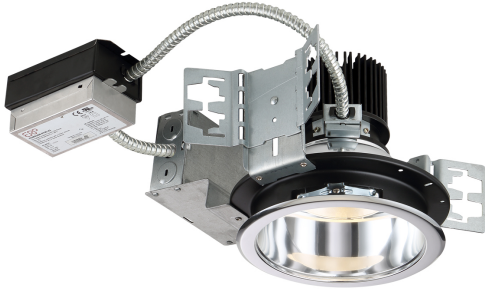

6AP-25, 6-INCH FRAME-IN HOUSING, 25W, LED

Product Details

Item No. : 6AP-25
 Length : 11.5"
 Width : 10.81"
 Diameter : 7.5"
 Height : 7.25"
 Est. Weight : 5.41 lbs
 Approval :

Location :

Options Available

ITEM NO.	FINISH	SHADE
6AP-25		

BULB DETAILS

No. of Bulbs : 1
 Bulb Type : LED
 Bulb Wattage : 25W
 Input Voltage : 120V
 Dimmable : No
 Lumens : 2000lm
 Kelvin : 3000K
 CRI : 80+
 Bulb Included : Yes

TECHNICAL DETAILS