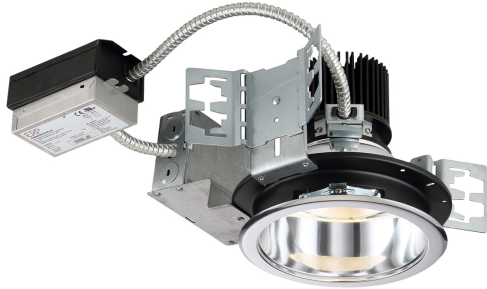

6AP-16, 6-INCH FRAME-IN HOUSING, 16W, LED

Product Details

Item No. : 6AP-16
 Length : 11.5"
 Width : 10.81"
 Diameter : 7.5"
 Height : 7.25"
 Est. Weight : 5.41 lbs
 Approval :

Location :

Options Available

ITEM NO.	FINISH	SHADE
6AP-16		

BULB DETAILS

No. of Bulbs : 1
 Bulb Type : LED
 Bulb Wattage : 16W
 Input Voltage : 120V
 Dimmable : No
 Lumens : 1200lm
 Kelvin : 3000K
 CRI : 80+
 Bulb Included : Yes

TECHNICAL DETAILS