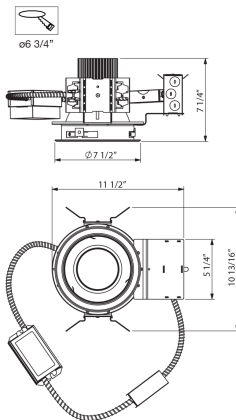

6AP-16, 6-INCH FRAME-IN HOUSING, 16W, LED

Product Details

Item No. : 6AP-16
 Length : 11.5"
 Width : 10.81"
 Diameter : 7.5"
 Height : 7.25"
 Est. Weight : 5.41 lbs
 Approval :

Location :

Options Available

ITEM NO.	FINISH	SHADE
6AP-16		

BULB DETAILS

No. of Bulbs : 1
 Bulb Type : LED
 Bulb Wattage : 16W
 Input Voltage : 120V
 Dimmable : No
 Lumens : 1200lm
 Kelvin : 3000K
 CRI : 80+
 Bulb Included : Yes

TECHNICAL DETAILS

Beam Angle : 40 degrees
 Cut Hole : 6.75"

PROJECT INFORMATION

Job Name: Date: Type:

Comments: