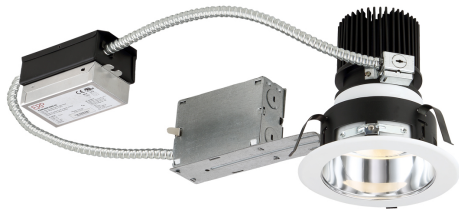

4RM-16, 4-INCH 16W LED REMODEL HOUSING

Product Details

Item No.	:	4RM-16
Length	:	13.63"
Width	:	7.63"
Diameter	:	6.44"
Height	:	7.13"
Est. Weight	:	4.8 lbs
IP Rating	:	20
Approval	:	

BULB DETAILS

No. of Bulbs	:	1
Bulb Type	:	LED
Bulb Wattage	:	16W
Bulb Socket	:	LED
Dimmable	:	Yes
CRI	:	90+
Bulb Included	:	Yes

Options Available

ITEM NO.	FINISH	SHADE
4RM-16		

TECHNICAL DETAILS

Driver	:	Er2
Beam Angle	:	20 degrees
Cut Hole	:	5"

PROJECT INFORMATION

Job Name: Date: Type:

Comments: