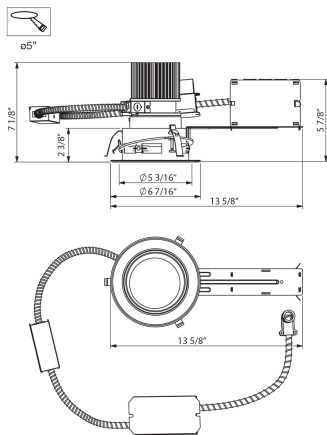

4RM-16, 4-INCH 16W LED REMODEL HOUSING

Product Details

Item No.	:	4RM-16
Length	:	13.63"
Width	:	7.63"
Diameter	:	6.44"
Height	:	7.13"
Est. Weight	:	4.8 lbs
IP Rating	:	20
Approval	:	

BULB DETAILS

No. of Bulbs	:	1
Bulb Type	:	LED
Bulb Wattage	:	16W
Bulb Socket	:	LED
Dimmable	:	Yes
CRI	:	90+
Bulb Included	:	Yes

Options Available

ITEM NO.	FINISH	SHADE
4RM-16		

TECHNICAL DETAILS

Driver	:	Er2
Beam Angle	:	20 degrees
Cut Hole	:	5"

PROJECT INFORMATION

Job Name: Date: Type:

Comments: