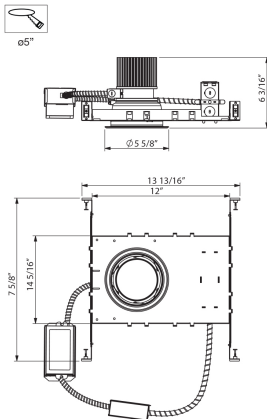

4NC-38, 4-INCH NEW CONSTRUCTION 38W LED HOUSING

Product Details

Item No.	:	4NC-38
Length	:	13.81"
Width	:	7.63"
Diameter	:	5.63"
Height	:	6.19"
Est. Weight	:	5.41 lbs
Approval	:	

BULB DETAILS

No. of Bulbs	:	1
Bulb Type	:	LED
Bulb Wattage	:	38W
Bulb Socket	:	LED
Dimmable	:	Yes
CRI	:	90+
Bulb Included	:	Yes

Options Available

ITEM NO.	FINISH	SHADE
4NC-38		

TECHNICAL DETAILS

Cut Hole	:	5"
----------	---	----

PROJECT INFORMATION

Job Name: Date: Type:

Comments: