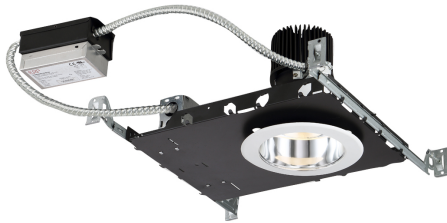

4NC-38, 4-INCH NEW CONSTRUCTION 38W LED HOUSING

Product Details

Item No.	:	4NC-38
Length	:	13.81"
Width	:	7.63"
Diameter	:	5.63"
Height	:	6.19"
Est. Weight	:	5.41 lbs
Approval	:	

BULB DETAILS

No. of Bulbs	:	1
Bulb Type	:	LED
Bulb Wattage	:	38W
Bulb Socket	:	LED
Dimmable	:	Yes
CRI	:	90+
Bulb Included	:	Yes

Options Available

ITEM NO.	FINISH	SHADE
4NC-38		

TECHNICAL DETAILS

Cut Hole	:	5"
----------	---	----

PROJECT INFORMATION

Job Name: Date: Type:

Comments: