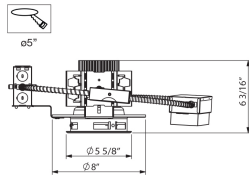

Options Available

ITEM NO.	FINISH	SHADE
4AP-38		

PROJECT INFORMATION

Job Name: Date: Type:

Comments: