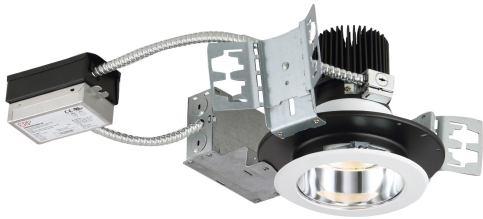

## 4AP-38, 4-INCH ARCH 38W LED FRAME-IN HSNB

### Product Details

Item No.	:	4AP-38
Length	:	11.38"
Width	:	10.88"
Diameter	:	5.63"
Height	:	6.19"
Est. Weight	:	0.02 lbs
Approval	:	