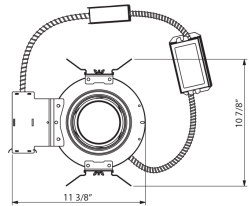

Options Available

ITEM NO.	FINISH	SHADE
4AP-38		

PROJECT INFORMATION

Job Name: Date: Type:

Comments: