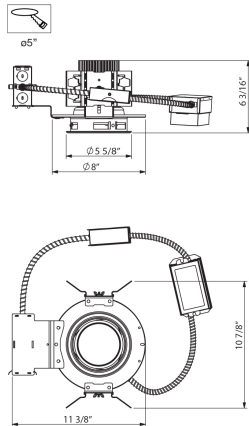

4AP-25, 4-INCH ARCH 25W LED FRAME-IN HSNB

Product Details

Item No.	:	4AP-25
Length	:	11.38"
Width	:	10.88"
Diameter	:	5.63"
Height	:	6.19"
Est. Weight	:	0.02 lbs
Approval	:	

BULB DETAILS

No. of Bulbs	:	1
Bulb Type	:	LED
Bulb Wattage	:	25W
Bulb Socket	:	LED
Dimmable	:	Yes
Bulb Included	:	Yes

Options Available

ITEM NO.	FINISH	SHADE
4AP-25		

TECHNICAL DETAILS

Cut Hole	:	5"
----------	---	----

PROJECT INFORMATION

Job Name: Date: Type:

Comments: