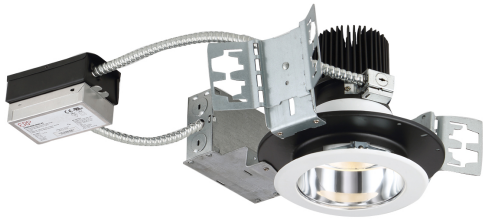

4AP-25, 4-INCH ARCH 25W LED FRAME-IN HSNB

Product Details

Item No.	:	4AP-25
Length	:	11.38"
Width	:	10.88"
Diameter	:	5.63"
Height	:	6.19"
Est. Weight	:	0.02 lbs
Approval	:	

BULB DETAILS

No. of Bulbs	:	1
Bulb Type	:	LED
Bulb Wattage	:	25W
Bulb Socket	:	LED
Dimmable	:	Yes
Bulb Included	:	Yes

Options Available

ITEM NO.	FINISH	SHADE
4AP-25		

TECHNICAL DETAILS

Cut Hole	:	5"
----------	---	----

PROJECT INFORMATION

Job Name: Date: Type:

Comments: