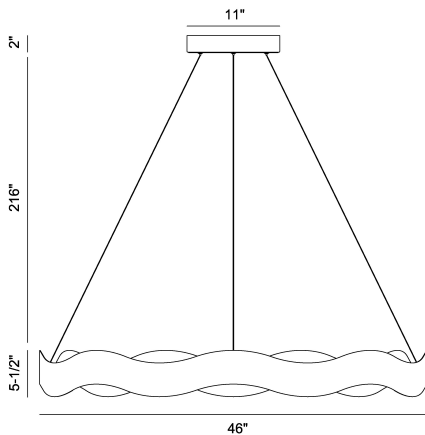

### PRODUCT DETAILS

No.	:	46462-015
Product Color	:	Bronze and Gold
Product Material	:	Iron
Shade / Accent Colour	:	NA
Shade / Accent Material	:	NA
Length	:	46"
Width	:	46"
Diameter	:	46"
Height	:	5.5"
Overall Height	:	223"
Weight	:	22lbs

### TECHNICAL DETAILS

Light Direction	:	Ambient
Hanging Support Type	:	WIRE
Hanging Support Length	:	216"
Rods Included	:	No
Canopy / Backplate Length	:	11"
Canopy / Backplate Height	:	2"
Canopy / Backplate Width	:	11"
Canopy / Backplate Dia.	:	11"
Driver	:	ES, Constant voltage, 96W*2
Adjustable Lamp Head	:	No
IP Rating	:	IP20
Location	:	Dry
Approval	:	