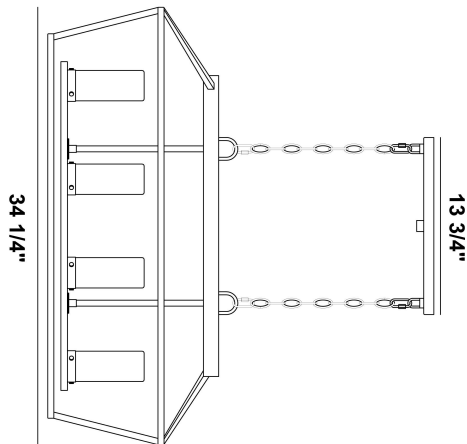

BASTILLE, 4 LT ISLAND CHANDELIER

PRODUCT DETAILS

No.	:	42740-018
Product Color	:	SATIN GLACK
Product Material	:	POWDER COATING OVER GALVANIZED STEEL
Shade / Accent Colour	:	CLEAR GLASS
Shade / Accent Material	:	GLASS
Length	:	34.25"
Width	:	10.25"
Height	:	14.75"
Weight	:	19.5lbs

LIGHT SOURCE DETAILS

Number of Bulbs	:	4
Light Source Type	:	B10
Input Voltage	:	120V
Bulb Voltage	:	120V
Socket Type	:	E12
Wattage	:	60W
Total Wattage	:	240W
Bulb Included	:	No
Dimmable	:	Yes

OPTIONS AVAILABLE

ITEM NO.	FINISH	SHADE
42740-018	SATIN GLACK	CLEAR GLASS
	14 3/4"	72" 3/4"

TECHNICAL DETAILS

Hanging Support Length	:	72"
Canopy / Backplate Length	:	13.75"
Canopy / Backplate Height	:	1"
Canopy / Backplate Width	:	4.75"
Location	:	WET
Approval	:	