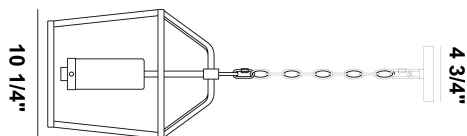

BASTILLE, 4 LT ISLAND CHANDELIER

PRODUCT DETAILS

No.	:	42740-018
Product Color	:	SATIN GLACK
Product Material	:	POWDER COATING OVER GALVANIZED STEEL
Shade / Accent Colour	:	CLEAR GLASS
Shade / Accent Material	:	GLASS
Length	:	34.25"
Width	:	10.25"
Height	:	14.75"
Weight	:	19.5lbs

ITEM NO.	FINISH	SHADE
42740-018	SATIN GLACK	CLEAR GLASS
	14 3/4"	72" 3/4"

TECHNICAL DETAILS

Hanging Support Length	:	72"
Canopy / Backplate Length	:	13.75"
Canopy / Backplate Height	:	1"
Canopy / Backplate Width	:	4.75"
Location	:	WET
Approval	:	