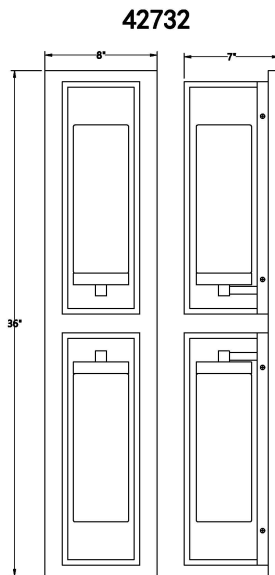

REN, EXTRA LARGE WALL SCONCE

PRODUCT DETAILS

No.	:	42732-013
Product Color	:	SATIN BLACK
Product Material	:	POWDER COATING OVER GALVANIZED STEEL
Shade / Accent Colour	:	OPAL WHITE GLASS
Shade / Accent Material	:	GLASS
Width	:	8"
Height	:	36"
Ext	:	7"
Weight	:	13.4lbs

LIGHT SOURCE DETAILS

Number of Bulbs	:	2
Light Source Type	:	T10
Input Voltage	:	120V
Bulb Voltage	:	120V
Socket Type	:	E26
Wattage	:	60W
Total Wattage	:	120W
Bulb Included	:	No
Dimmable	:	Yes

OPTIONS AVAILABLE

ITEM NO.	FINISH	SHADE
42732-013	SATIN BLACK	OPAL WHITE GLASS

TECHNICAL DETAILS

Light Direction	:	Up and Down
Canopy / Backplate Length	:	36"
Canopy / Backplate Width	:	8"
Location	:	WET
Approval	:	

PROJECT INFORMATION