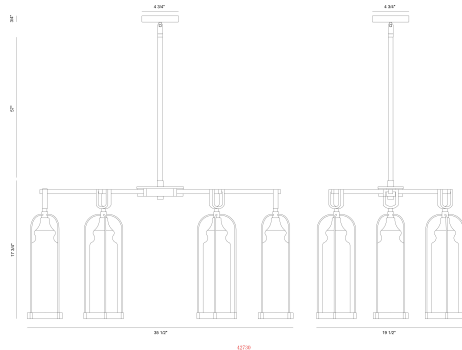

YASMIN, 6 LT LINEAR CHANDELIER

PRODUCT DETAILS

No.	:	42730-019
Product Color	:	SATIN BLACK
Product Material	:	POWDER COATING OVER GALVANIZED STEEL
Shade / Accent Material	:	HAND BLOWN GLASS
Length	:	35.5"
Width	:	17.75"
Height	:	19.5"

LIGHT SOURCE DETAILS

Number of Bulbs	:	6
Light Source Type	:	T10
Input Voltage	:	120V
Bulb Voltage	:	120V
Socket Type	:	E26
Wattage	:	60W
Total Wattage	:	360W
Bulb Included	:	No
Dimmable	:	Yes

OPTIONS AVAILABLE

ITEM NO.	FINISH	SHADE
42730-019	SATIN BLACK	
42730-028	AGED GOLD	

TECHNICAL DETAILS

Hanging Support Length	:	57"
Canopy / Backplate Height	:	0.5"
Canopy / Backplate Dia.	:	4.75"
Location	:	WET
Approval	:	