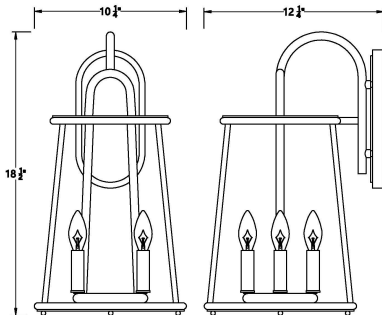

DAULLE, 4 LT WALL SCONCE

PRODUCT DETAILS

No.	:	42720-010
Product Color	:	SATIN BLACK
Product Material	:	POWDER COATING OVER GALVANIZED STEEL
Shade / Accent Colour	:	CLEAR GLASS
Shade / Accent Material	:	GLASS
Width	:	10.25"
Height	:	18.5"
Ext	:	12.25"

LIGHT SOURCE DETAILS

Number of Bulbs	:	4
Light Source Type	:	B10
Input Voltage	:	120V
Bulb Voltage	:	120V
Socket Type	:	E12
Wattage	:	60W
Total Wattage	:	240W
Bulb Included	:	No
Dimmable	:	Yes

OPTIONS AVAILABLE

ITEM NO.	FINISH	SHADE
42720-010	SATIN BLACK	CLEAR GLASS

TECHNICAL DETAILS

Canopy / Backplate Length	:	9.5"
Canopy / Backplate Width	:	5"
Location	:	WET
Approval	:	

42720

PROJECT INFORMATION

Job Name: Date: Category: