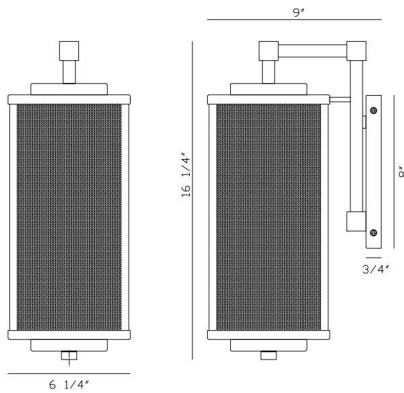

BRAMA, LED OUTDOOR WALL SCONCE

PRODUCT DETAILS

No.	:	42717-010
Product Color	:	BLACK + GOLD
Product Material	:	IRON + ALUMINUM
Shade / Accent Colour	:	WHITE PC
Shade / Accent Material	:	PC
Width	:	6.25"
Height	:	16.25"
Ext	:	9"

LIGHT SOURCE DETAILS

Light Source Type	:	INTEGRATED LED
Input Voltage	:	120V
Bulb Voltage	:	120V
Socket Type	:	LED
Total Wattage	:	23W
Initial Lumens	:	190lm
Kelvin	:	3000K
CRI	:	90
Dimmable	:	Yes

OPTIONS AVAILABLE

ITEM NO.	FINISH	SHADE
42717-010	BLACK + GOLD	WHITE PC

TECHNICAL DETAILS

Light Direction	:	Down
Canopy / Backplate Length	:	6"
Canopy / Backplate Height	:	0.5"
Canopy / Backplate Width	:	22.25"
Driver	:	ES
Location	:	WET
Approval	:	