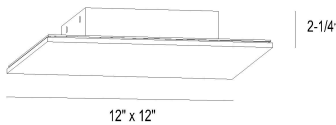

ANNETTE, LED FLUSHMOUNT

PRODUCT DETAILS

No.	:	42709-022
Product Color	:	SILVER
Product Material	:	POWDER COATING OVER GALVANIZED STEEL
Length	:	12"
Width	:	12"
Height	:	2.25"
Weight	:	4.7lbs

LIGHT SOURCE DETAILS

OPTIONS AVAILABLE

ITEM NO.	FINISH	SHADE
42709-015	SATIN BLACK	
42709-022	SILVER	

42709-015
 /
 42709-022

TECHNICAL DETAILS

Canopy / Backplate Length	:	7"
Canopy / Backplate Height	:	0.75"
Canopy / Backplate Width	:	7"
Driver	:	NOVBO
Approval	:	