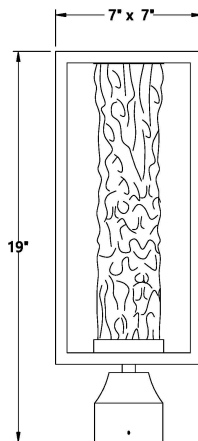

TECHNICAL DETAILS

Location	:	WET
Approval	:	

42703